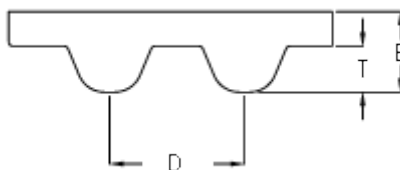

Data Sheet

Article number: 602932750432

Description: Gates timing belt POWERGRIP®
GTX 1800 8MX 85

Measures

| | |
|-----------------|---------------|
| D (Pitch) | = 8 |
| Height B mm | = 5.6 |
| Height T mm | = 3.4 |
| Length | = 1800 |
| Number of teeth | = 225 |
| Type | = 1800 8MX 85 |
| Width | = 85 |